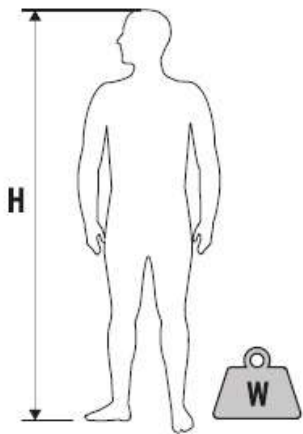

MAN	XS	S	M	L	XL	XXL	3XL	4XL
WOMAN	XS	S	M	L	XL	XXL		

2.5 mm

EN Wetsuit for breaststroke and all other water sports. A basic and functional wetsuit in 2.5 mm neoprene. Hi visibility colours, ideal for all open water sports. Nylon covered neoprene, both inside and outside make the suit very durable. Available in cutstyle for Women and Men.

SIZE CHART MAN

cm \ kg	63.5-68	68-72.5	72.5-74.5	74.5-79.5	79.5-81.5	81.5-84	84-86.5	86.5-91	91-95.5	95.5-100	100-104.5	104.5-109	110+
157.5	XS	S	M	L	XL	XXL	XXXL	XXXXL	XXXXXL	XXXXXXL	XXXXXXXL	XXXXXXXL	XXXXXXXL
160													
163													
165	XSLO	SLO	MLO	LLO	XLO	XXLO	XXXLO	XXXXLO	XXXXXLO	XXXXXXLO	XXXXXXXLO	XXXXXXXLO	XXXXXXXLO
168													
170													
173	XSLO	SLO	MLO	LLO	XLO	XXLO	XXXLO	XXXXLO	XXXXXLO	XXXXXXLO	XXXXXXXLO	XXXXXXXLO	XXXXXXXLO
175													
178													
180	XSLO	SLO	MLO	LLO	XLO	XXLO	XXXLO	XXXXLO	XXXXXLO	XXXXXXLO	XXXXXXXLO	XXXXXXXLO	XXXXXXXLO
183													
185													
188	XSLO	SLO	MLO	LLO	XLO	XXLO	XXXLO	XXXXLO	XXXXXLO	XXXXXXLO	XXXXXXXLO	XXXXXXXLO	XXXXXXXLO
191													
193													
196 +	XSLO	SLO	MLO	LLO	XLO	XXLO	XXXLO	XXXXLO	XXXXXLO	XXXXXXLO	XXXXXXXLO	XXXXXXXLO	XXXXXXXLO
196 +													
196 +													

SIZE CHART LADY

cm \ kg	50-52.5	52.5-54.5	54.5-57	57-59	59-61.5	61.5-63.5	63.5-68	68-70.5	70.5-72.5	72.5-77	77-81.5	81.5-86	86+
155	XS	S	SM	M	L	XL	XXL	XXXL	XXXXL	XXXXXL	XXXXXXL	XXXXXXXL	XXXXXXXL
158													
160													
163	XSLO	SLO	SMLO	MLO	LLO	XLO	XXLO	XXXLO	XXXXLO	XXXXXLO	XXXXXXLO	XXXXXXXLO	XXXXXXXLO
165													
168													
170	XSLO	SLO	SMLO	MLO	LLO	XLO	XXLO	XXXLO	XXXXLO	XXXXXLO	XXXXXXLO	XXXXXXXLO	XXXXXXXLO
173													
175													
179	XSLO	SLO	SMLO	MLO	LLO	XLO	XXLO	XXXLO	XXXXLO	XXXXXLO	XXXXXXLO	XXXXXXXLO	XXXXXXXLO
180													
183+													
183+	XSLO	SLO	SMLO	MLO	LLO	XLO	XXLO	XXXLO	XXXXLO	XXXXXLO	XXXXXXLO	XXXXXXXLO	XXXXXXXLO
183+													
183+													